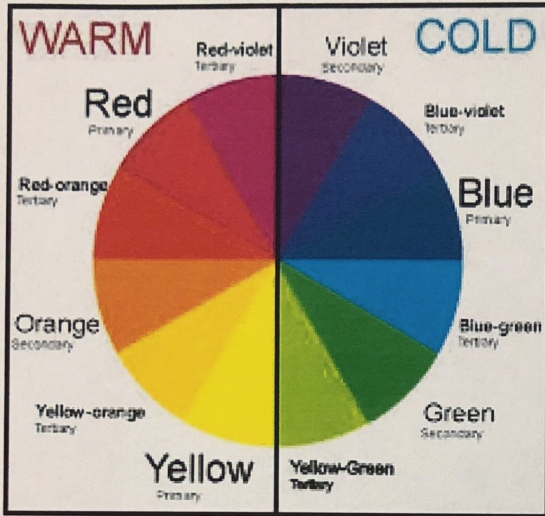

Color Wheel

Name: \_\_\_\_\_

Complementary Colors:

Neutral Colors

brown

black

gray

white

Practicing Blending in Chalk:

Warm Colors:

Cool Colors:

Value Change: